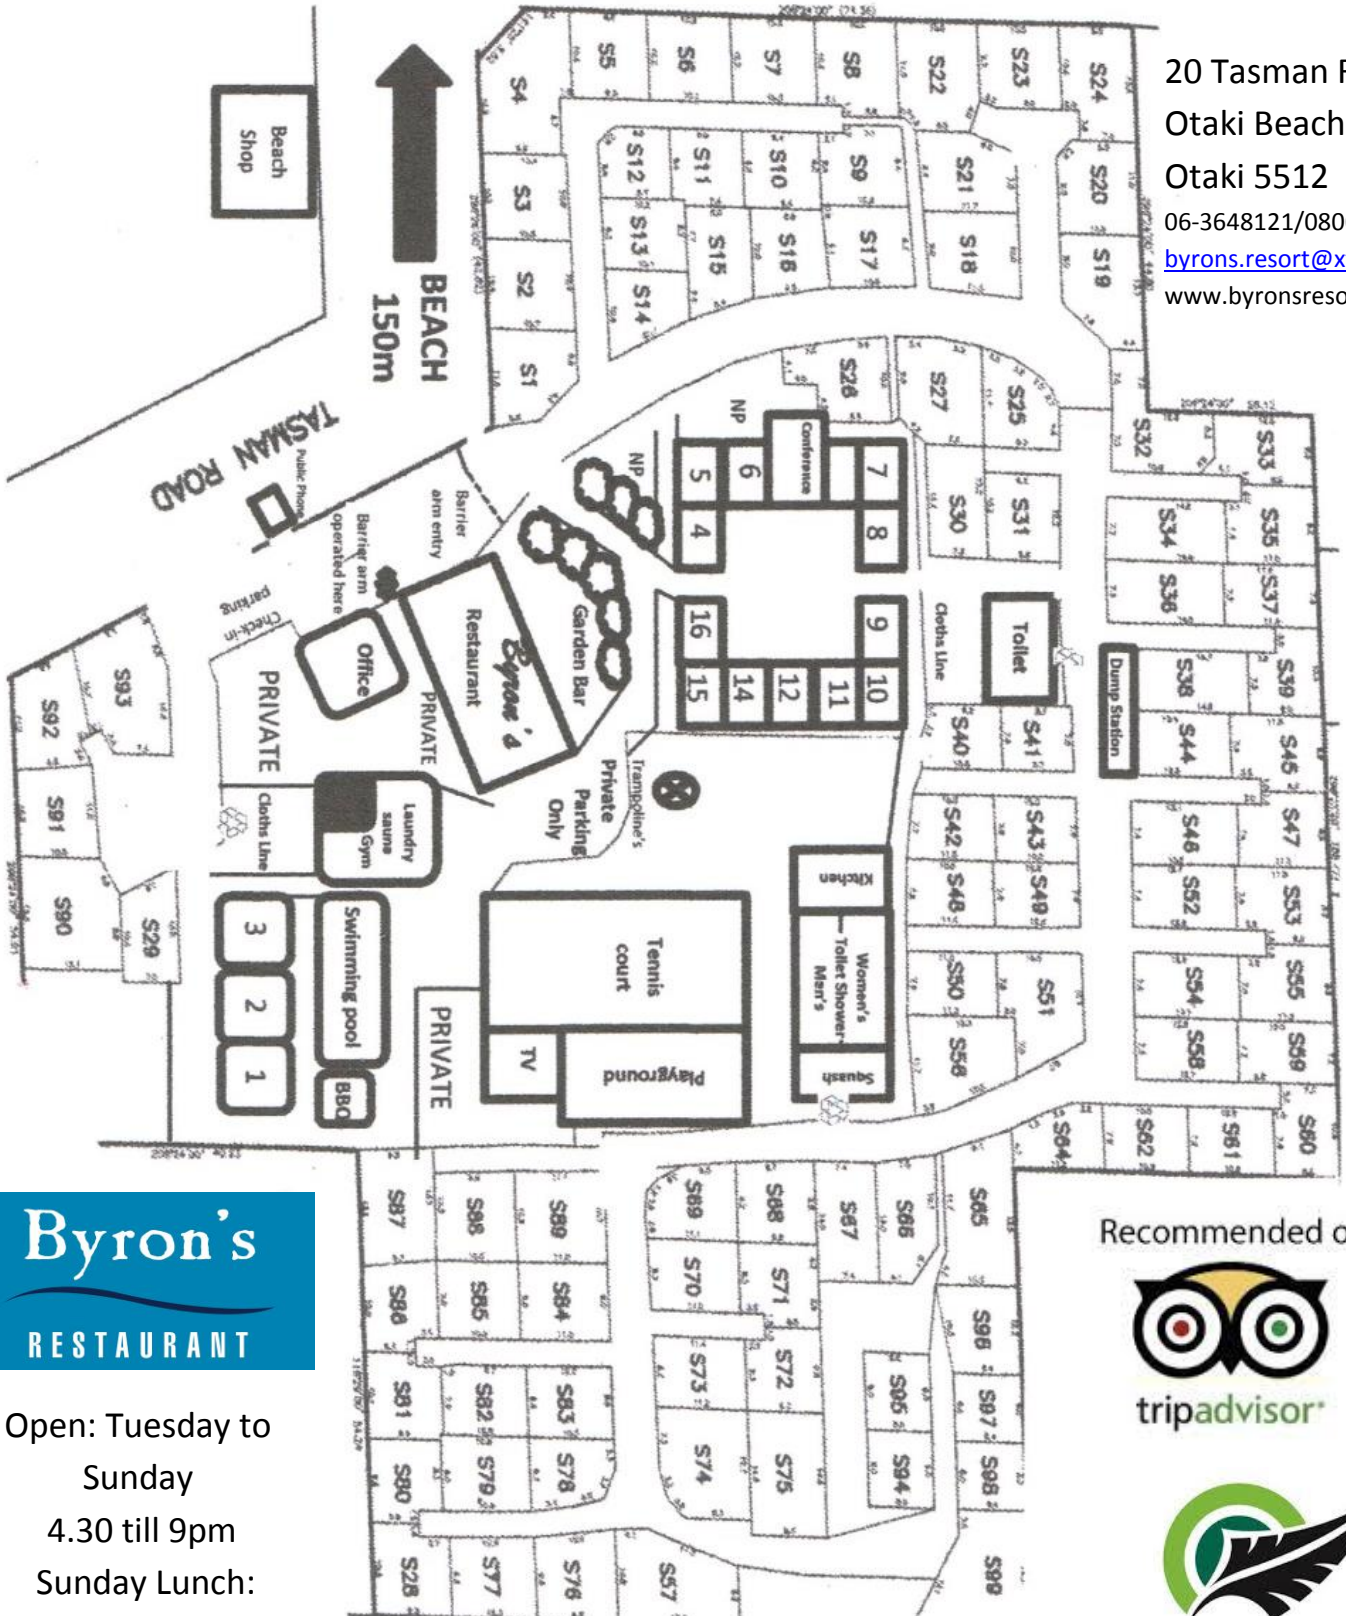

MOANA STREET

20 Tasman Road,
Otaki Beach,
Otaki 5512
06-3648121/0800800122
byrons.resort@xtra.co.nz
www.byronsresort.co.nz

Open: Tuesday to
Sunday
4.30 till 9pm
Sunday Lunch:
1130 am till 2pm

06-3648121 Ext: 2